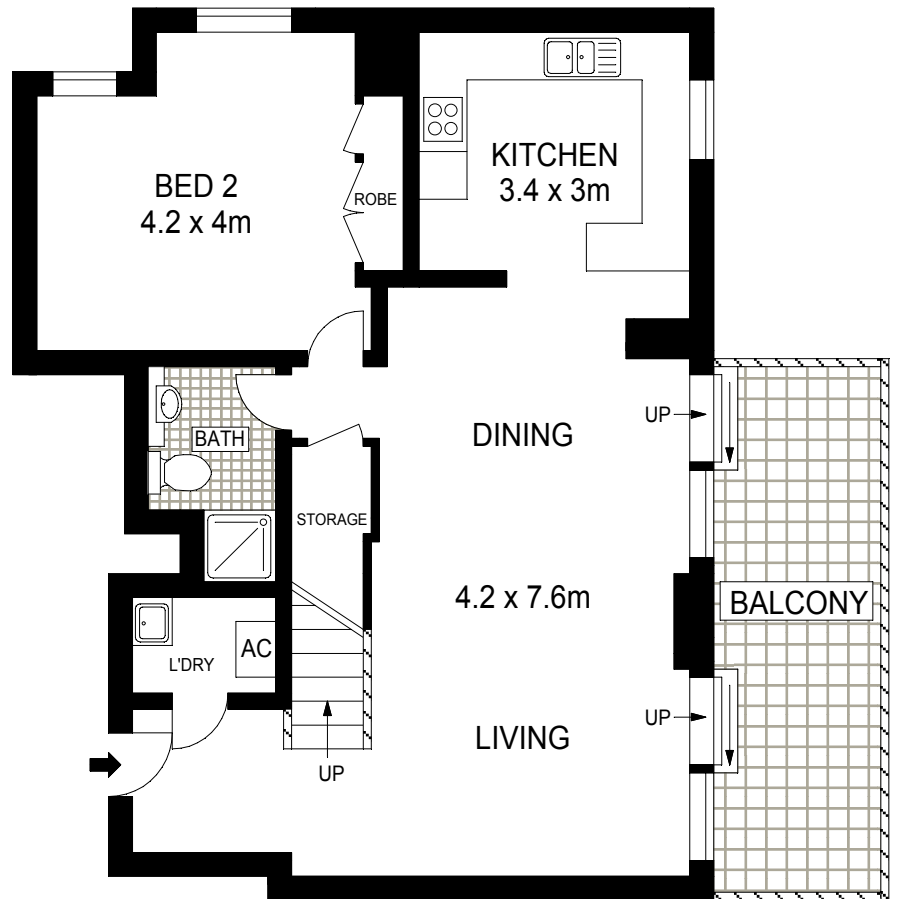

UPPER LEVEL

LOWER GROUND LEVEL

LEVEL FOUR

414/1A TUSCULUM STREET

POTTS POINT

SCALE BAR in metres

ALL INFORMATION CONTAINED HEREIN IS GATHERED FROM SOURCES WE BELIEVE TO BE RELIABLE. HOWEVER WE CANNOT GUARANTEE ITS ACCURACY AND INTERESTED PERSONS SHOULD RELY ON THEIR OWN ENQUIRIES. DIMENSIONS ARE APPROXIMATE